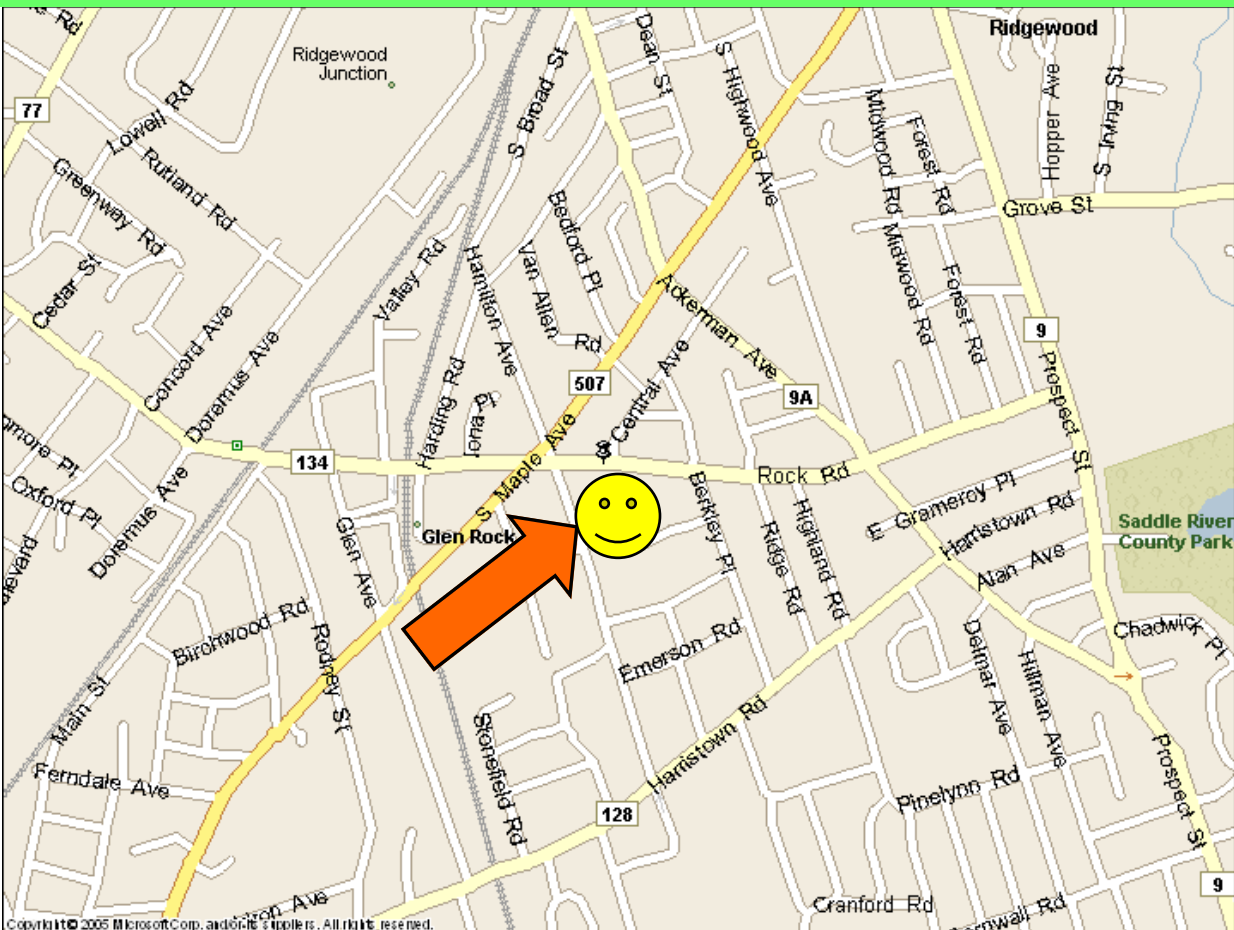

# **GARDEN STATE HARMONICA CLUB NEWS!**

Members and guests of the GSHC will have a new place to gather, starting in July, 2010. We have secured a new location for our meetings at The Community Church of Glen Rock, 354 Rock Rd. in Glen Rock, NJ. It has great parking, a large size room with a very nice carpeted corner seating area with sofas and comfortable chairs, handicapped facilities, a kitchen in one part of the room and more!

**Parking access is from Hamilton Avenue!**

**The Community Church of Glen Rock  
354 Rock Rd., Glen Rock, NJ.**